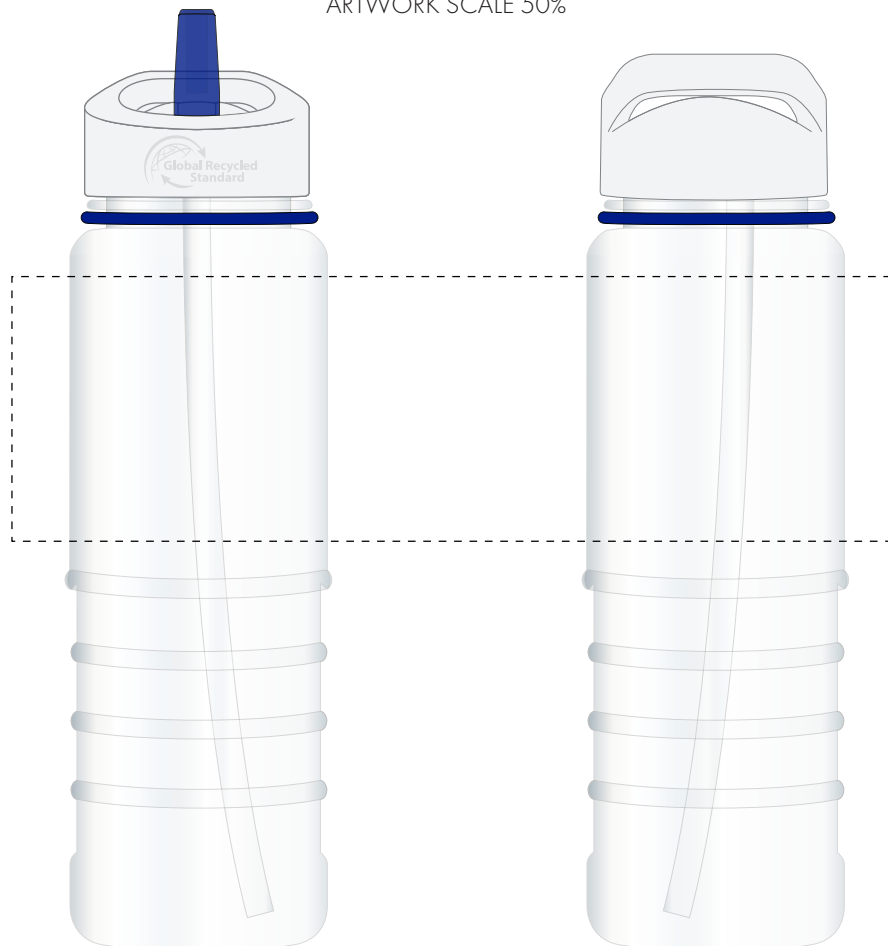

Your Ref:
Our Ref:

Quantity:
Version: 1

Product Code: MG8606
Product Colour: BLUE

PRINTING CONCERNS:**PRODUCT INFO: LOGO MAY NOT LINE UP TO SIPPER**

- Logos will be directly opposite
- Logos will NOT be directly opposite

We stock this item in the following colours

**PANTONE REFERENCE(S)**

- Full colour printing

ARTWORK SCALE 50%

Product Image for visualisation
- colours may vary

The dashed line is to demonstrate print area and will not appear on your printed item